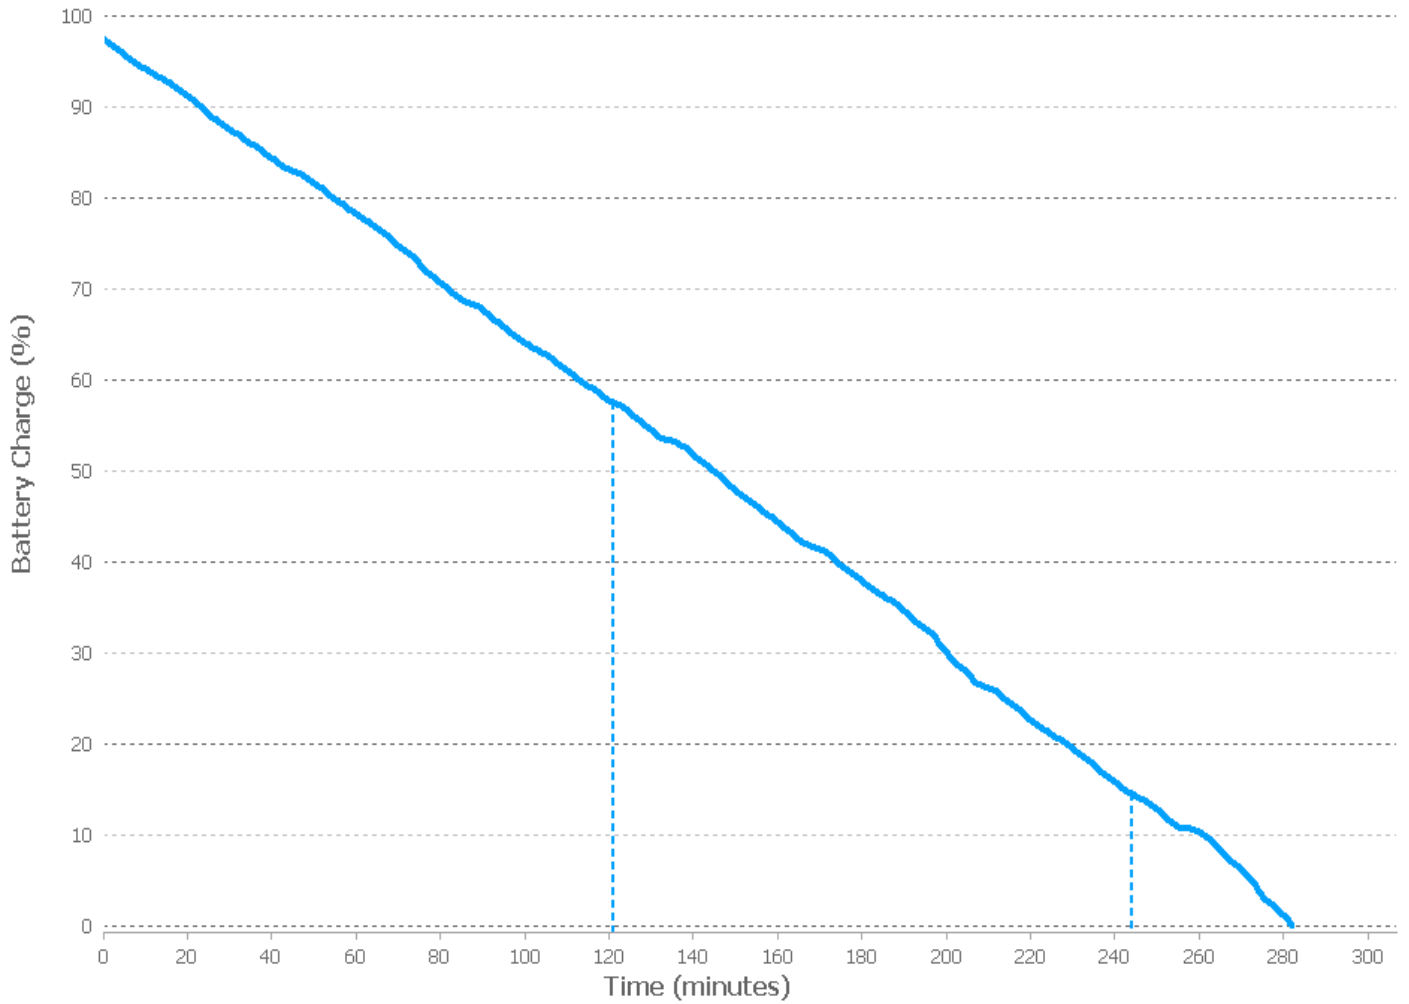

BATTERY LEVEL