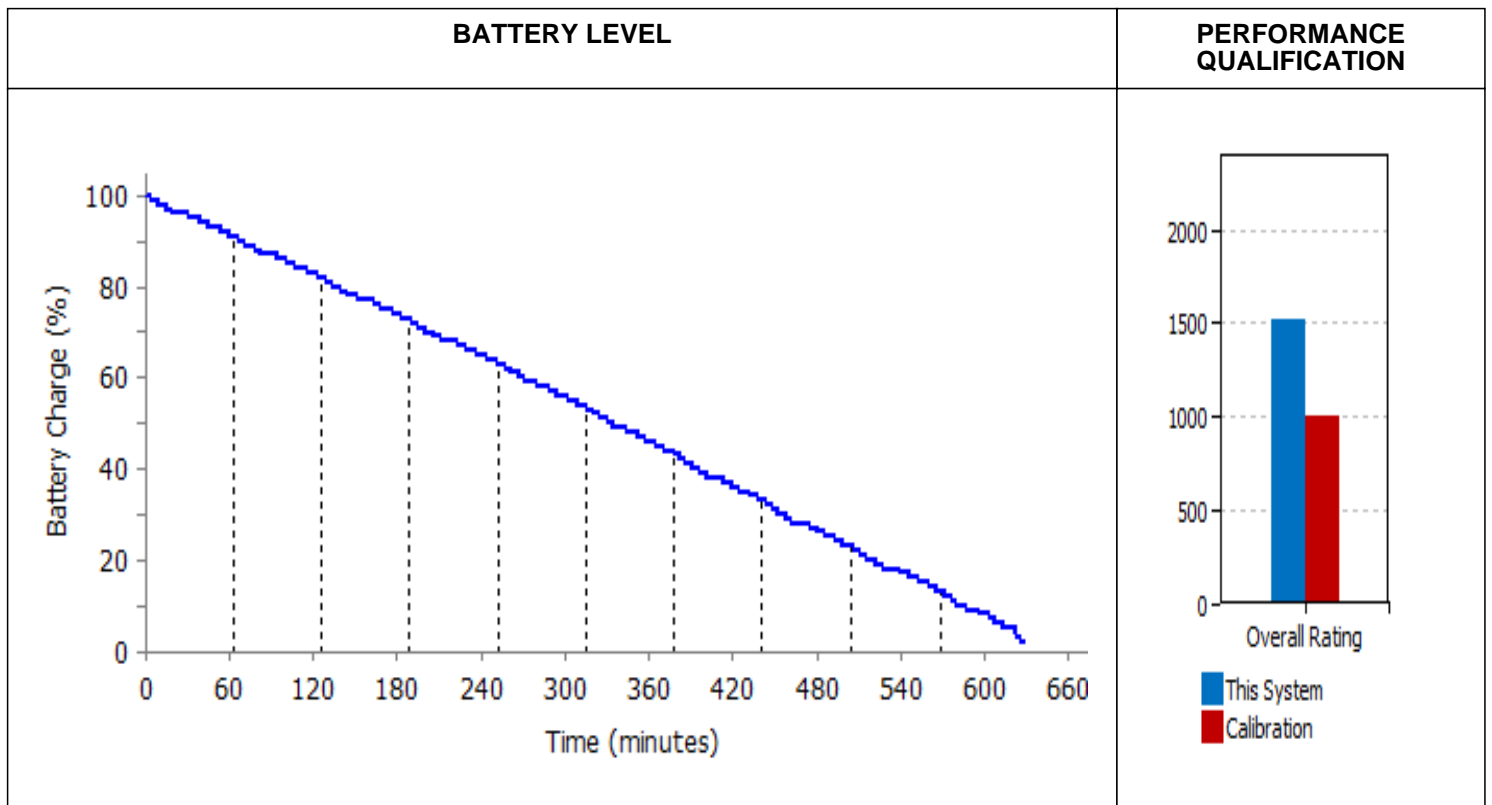

Scores	Office Productivity	Performance Qualification Rating	Battery Life
Iteration 1	1550	1512	629 minutes
Iteration 2	1572		
Iteration 3	1580		
Iteration 4	1562		
Iteration 5	1576		
Iteration 6	1573		
Iteration 7	1539		
Iteration 8	1576		
Iteration 9	1080		