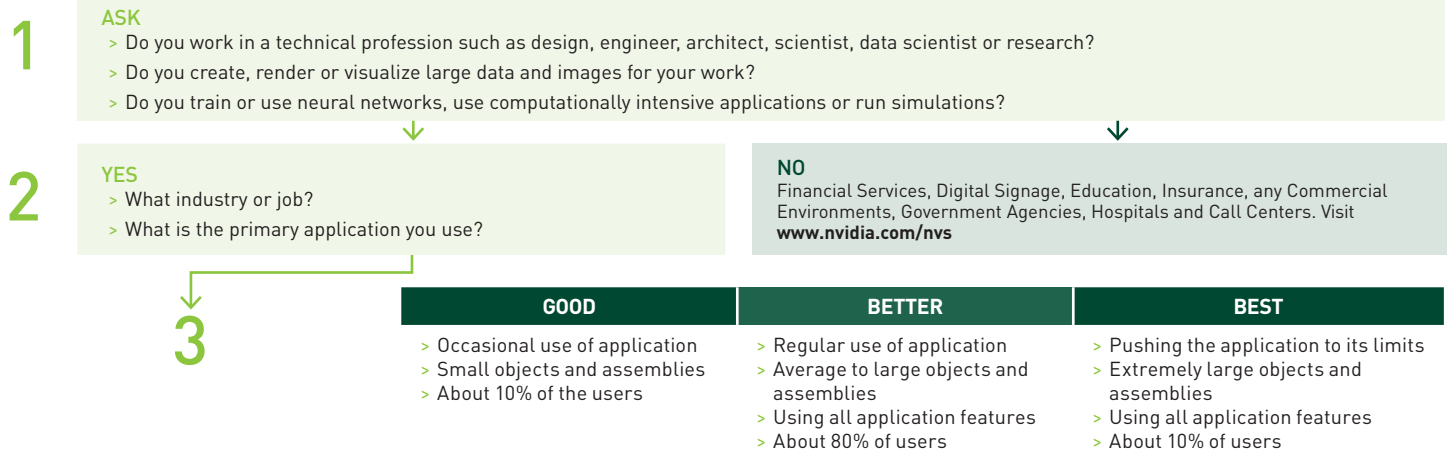

THE RIGHT TOOLS FOR
PROFESSIONALS
NVIDIA WORKSTATION GPUs

NVIDIA PROFESSIONAL SOLUTION GUIDE

The best solution for customers on their use case.

The current Quadro lineup includes Maxwell, Pascal and Volta architectures. **Please request that your customer contact their software provider for the latest information on application certifications and support.**