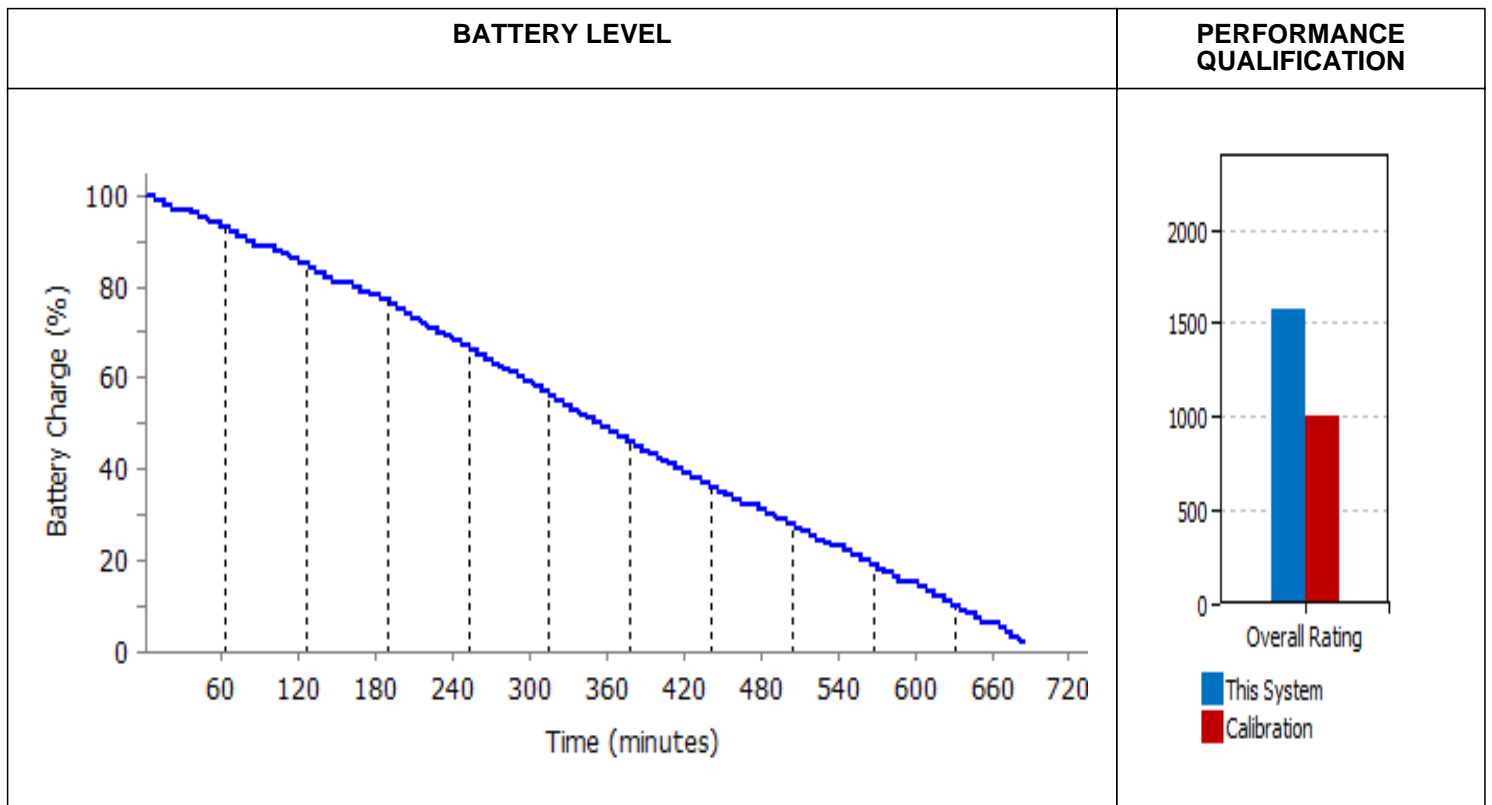

Scores	Office Productivity	Performance Qualification Rating	Battery Life
Iteration 1	1571	1565	687 minutes
Iteration 2	1551		
Iteration 3	1551		
Iteration 4	1549		
Iteration 5	1572		
Iteration 6	1585		
Iteration 7	1587		
Iteration 8	1553		
Iteration 9	1572		
Iteration 10	1561		