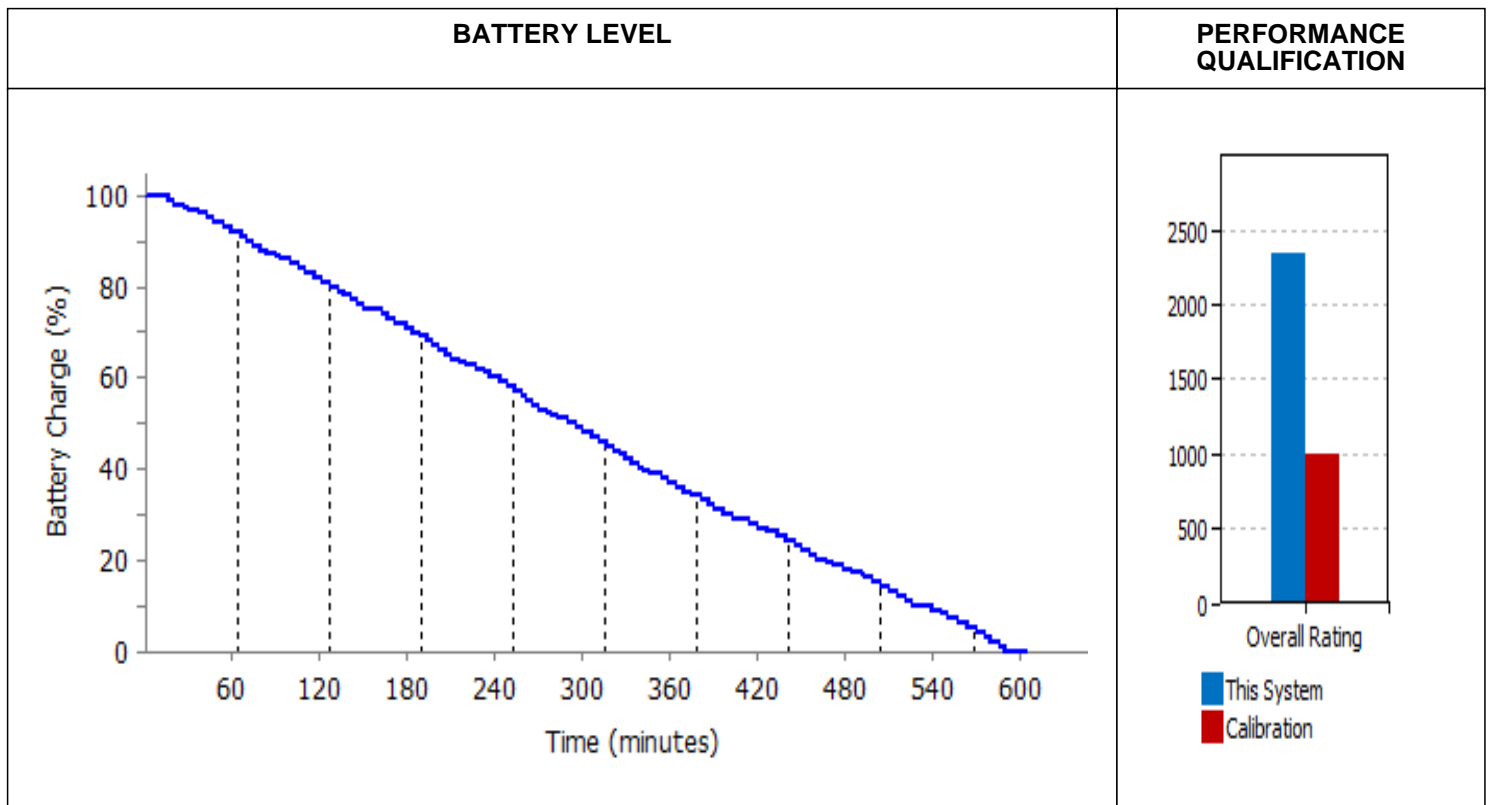

Scores	Office Productivity	Performance Qualification Rating	Battery Life
Iteration 1	2390	<b>2336</b>	<b>604 minutes</b>
Iteration 2	2387		
Iteration 3	2380		
Iteration 4	2403		
Iteration 5	2404		
Iteration 6	2394		
Iteration 7	2398		
Iteration 8	2142		
Iteration 9	2129		