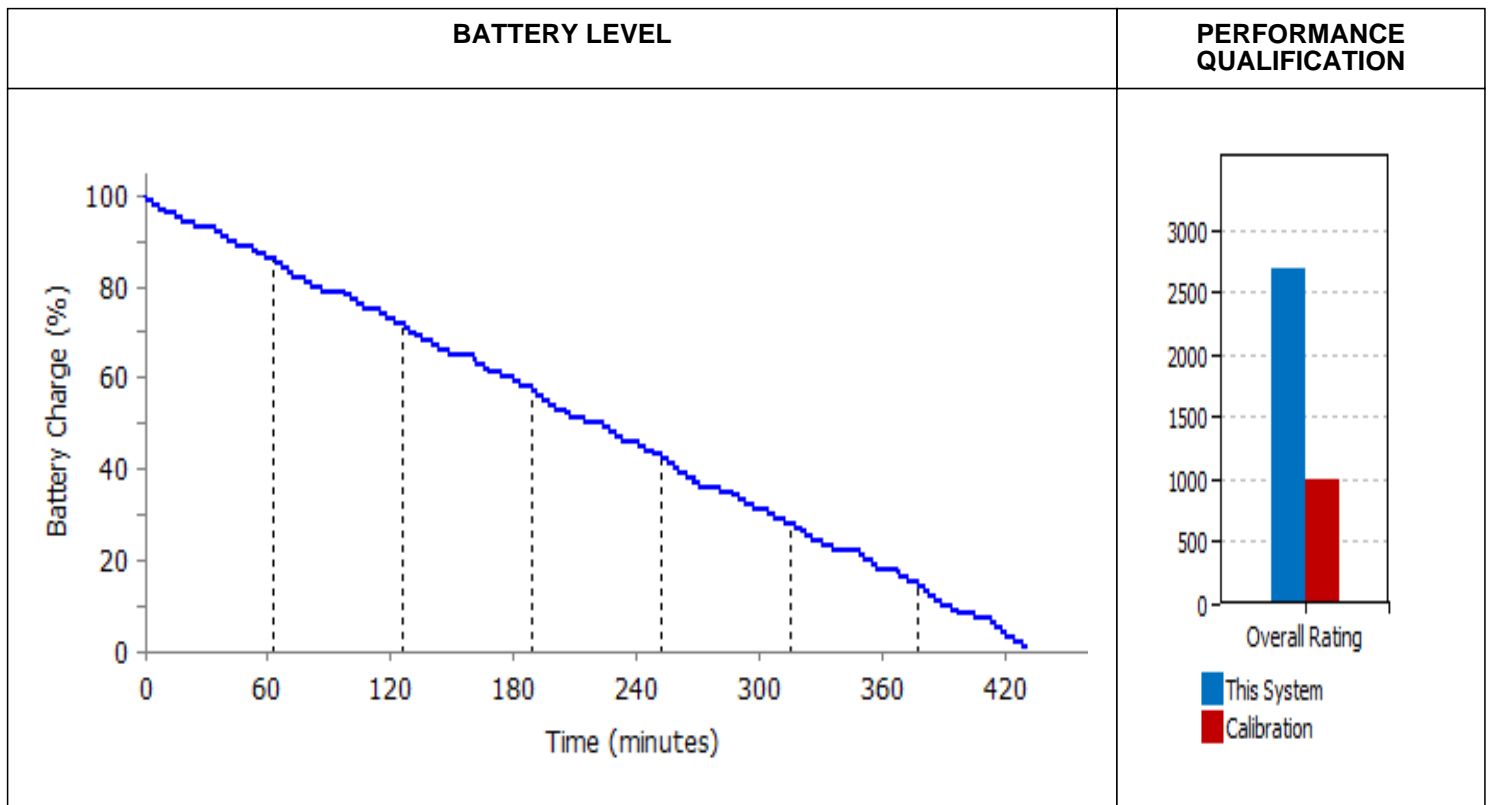

Scores	Office Productivity	Performance Qualification Rating	Battery Life
Iteration 1	2694	2688	431 minutes
Iteration 2	2696		
Iteration 3	2692		
Iteration 4	2690		
Iteration 5	2678		
Iteration 6	2674		