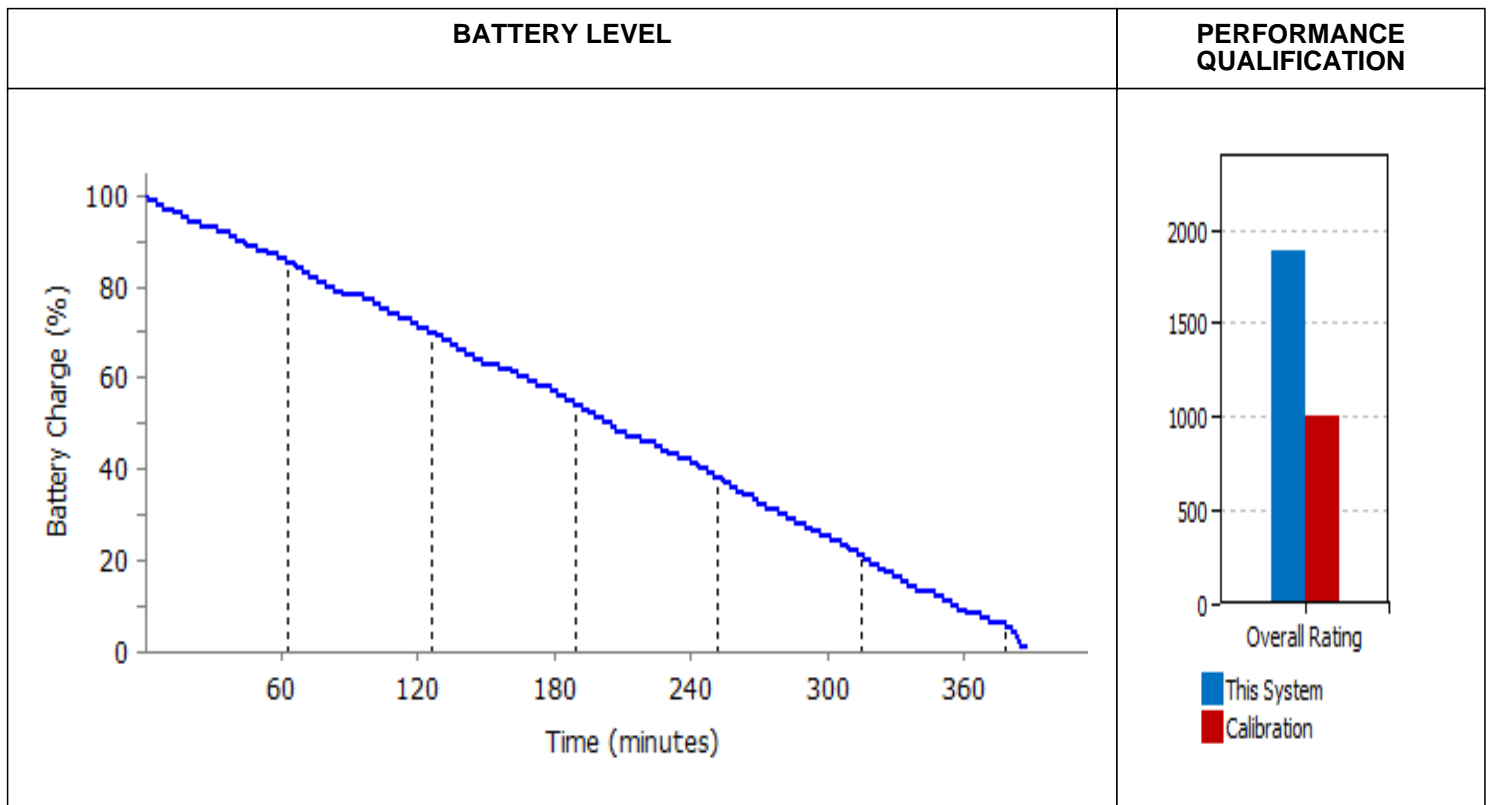

Scores	Office Productivity	Performance Qualification Rating	Battery Life
Iteration 1	1828	<b>1883</b>	<b>388 minutes</b>
Iteration 2	1898		
Iteration 3	1904		
Iteration 4	1900		
Iteration 5	1857		
Iteration 6	1912		