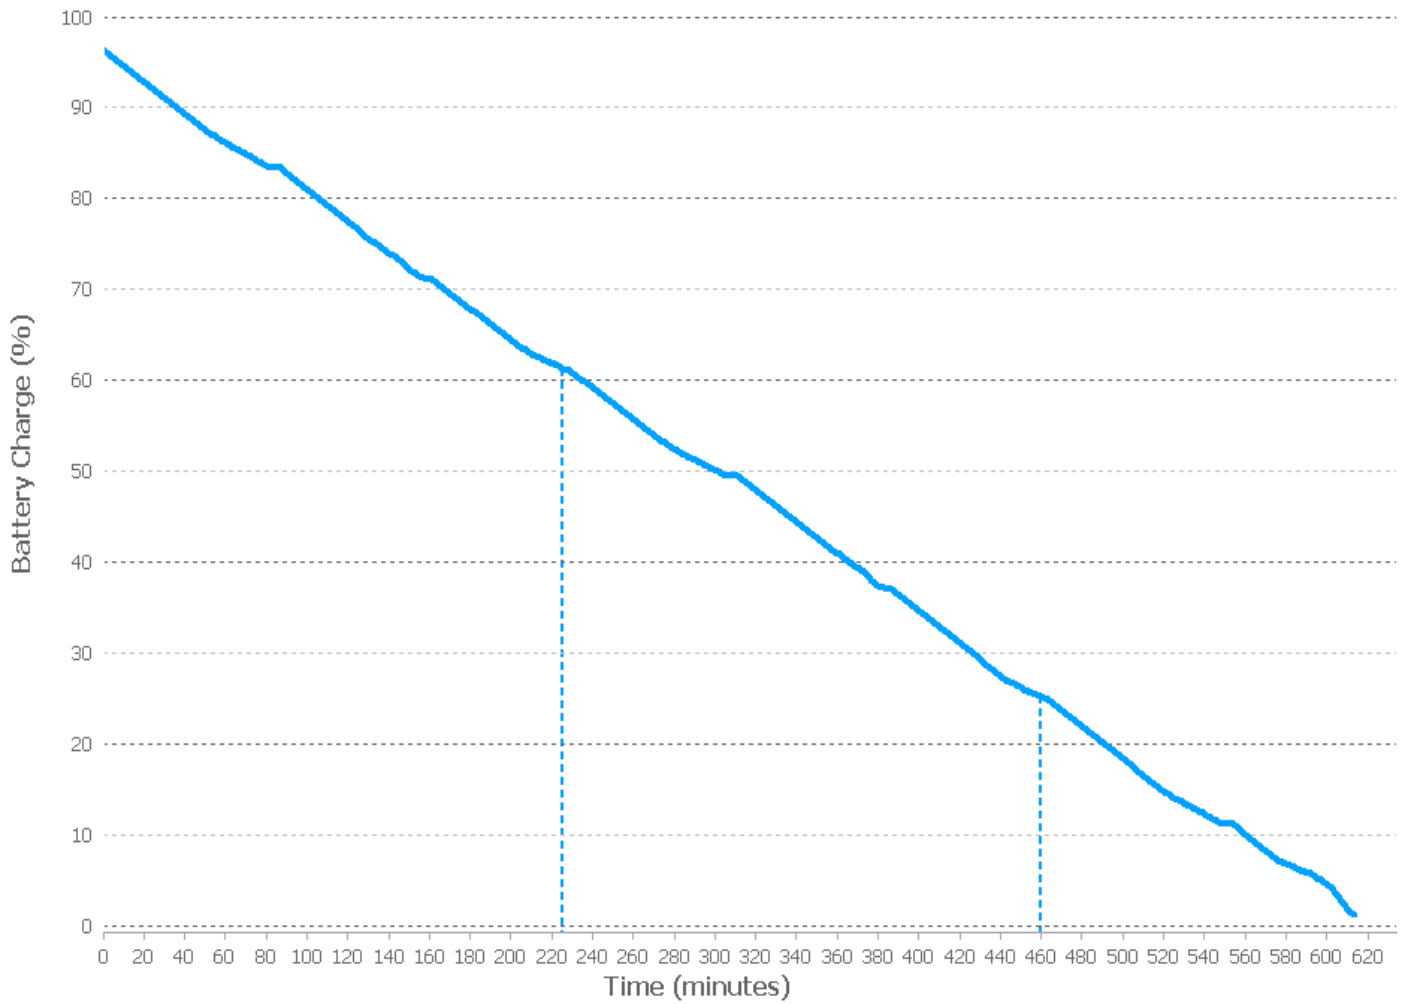

BATTERY LEVEL

SYSTEM INFORMATION COMPARISON TABLE

System Info	This System	Calibration System
BIOS	INSYDE Corp. 1.07.09TGC EX, 9/6/2022	LENOVO N22ET48W (1.25), 7/18/2018

Core + Memory

Motherboard type	NS5x_NS7xPU	20L7CTO1WW
CPU	12th Gen Intel(R) Core(TM) i5-1240P, 1700 Mhz, 12 Core(s), 16 Logical Processor(s)	Intel(R) Core(TM) i5-8250U CPU @ 1.60GHz, 1800 Mhz, 4 Cores, 8 Logical Processors
Memory Size	16.0 GB, 1 Channel, 3200 MHz	8.00 GB, Single Channel, 2400 MHz
Virtual Memory	18.6 GB Total, 14.9 GB Free	9.73 GB Total, 8.28 GB Free
Virtualization	Enabled in firmware	Enabled in firmware
Secure Boot	Secure Boot StateOff	Secure Boot StateOn

Video

Resolution	1920 x 1080 x 60 hertz	1920 x 1080 x 60 Hertz
Brightness	40%	92%
GPU 0	Intel(R) UHD Graphics (version: 31.0.101.3358)	Intel(R) HD Graphics 620 (version: 24.20.100.6223)

Storage

Drive 0	476.94 GB (512,105,932,800 bytes) NVMe SAMSUNG MZVLB512HBJQ-000L2	238.47 GB (256,052,966,400 bytes) SAMSUNG MZVLB256HAHQ-000L7
Policies	Write caching: Default; Power protected: Default	Write caching: Default; Power protected: Default