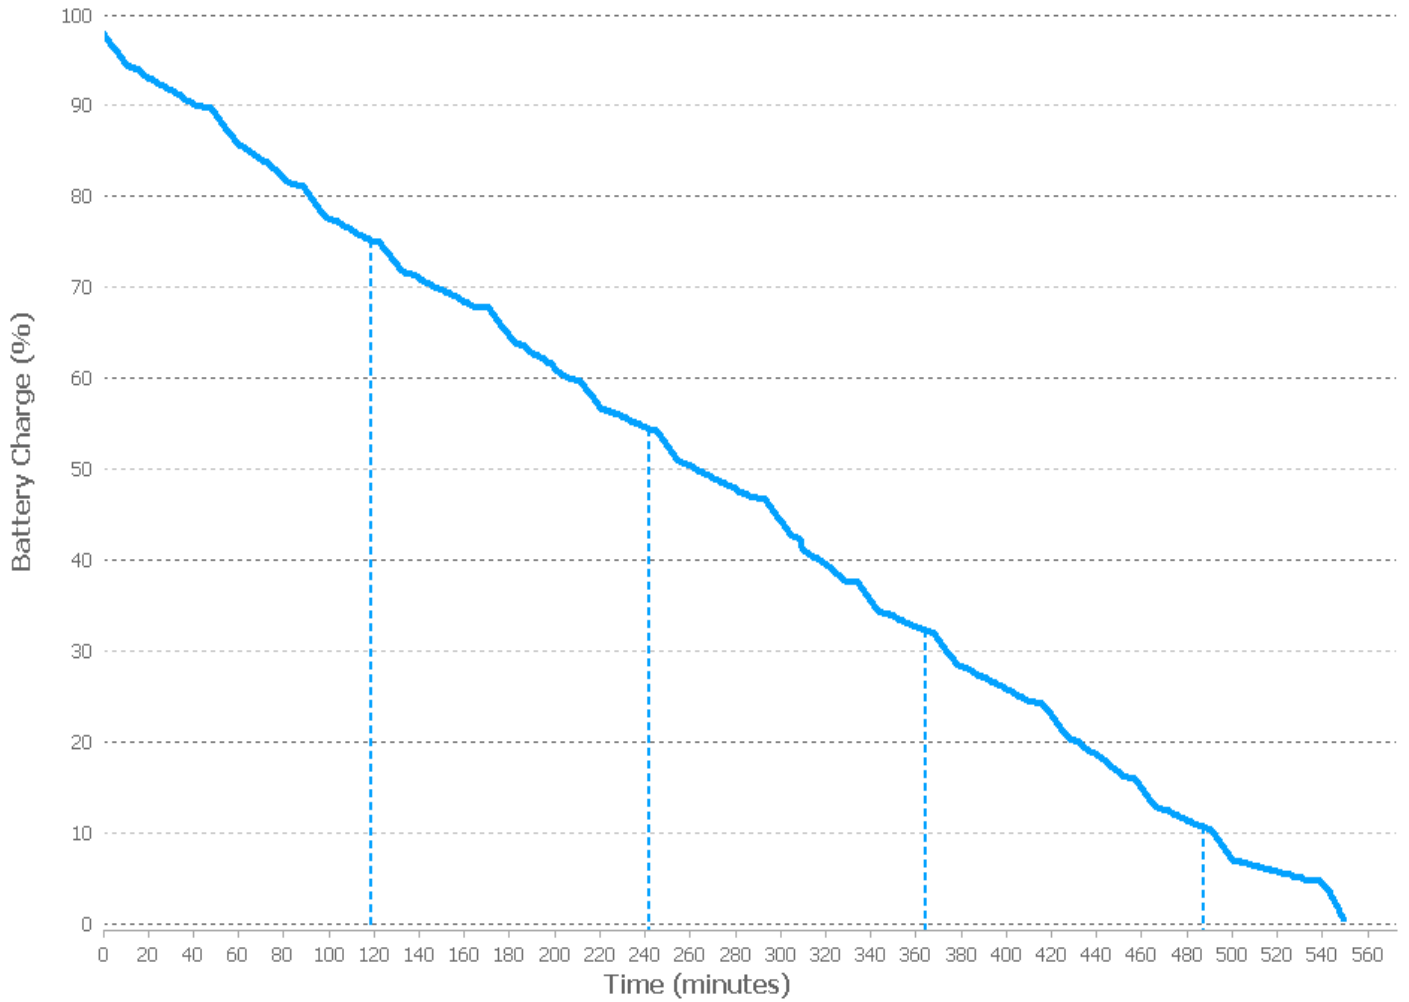

919

SCENARIO PERFORMANCE

PRODUCTIVITY

925

CREATIVITY

706

WEB BROWSING

1189

BATTERY LEVEL

SYSTEM INFORMATION COMPARISON TABLE

System Info	This System	Calibration System
BIOS	INSYDE Corp. 1.07.09TGC EX, 9/6/2022	LENOVO N22ET48W (1.25), 7/18/2018

Core + Memory

Motherboard type	NS5x_NS7xPU	20L7CTO1WW
CPU	12th Gen Intel(R) Core(TM) i7-1260P, 2100 Mhz, 12 Core(s), 16 Logical Processor(s)	Intel(R) Core(TM) i5-8250U CPU @ 1.60GHz, 1800 Mhz, 4 Cores, 8 Logical Processors
Memory Size	8.00 GB, 1 Channel, 3200 MHz	8.00 GB, Single Channel, 2400 MHz
Virtual Memory	9.59 GB Total, 6.91 GB Free	9.73 GB Total, 8.28 GB Free
Virtualization	Enabled in firmware	Enabled in firmware
Secure Boot	Secure Boot StateOff	Secure Boot StateOn

Video

Resolution	1920 x 1080 x 60 hertz	1920 x 1080 x 60 Hertz
Brightness	45%	92%
GPU 0	Intel(R) UHD Graphics (version: 31.0.101.3358)	Intel(R) HD Graphics 620 (version: 24.20.100.6223)

Storage

Drive 0	465.76 GB (500,105,249,280 bytes) Samsung SSD 980 500GB	238.47 GB (256,052,966,400 bytes) SAMSUNG MZVLB256HAHQ-000L7
Policies	Write caching: Default; Power protected: Default	Write caching: Default; Power protected: Default